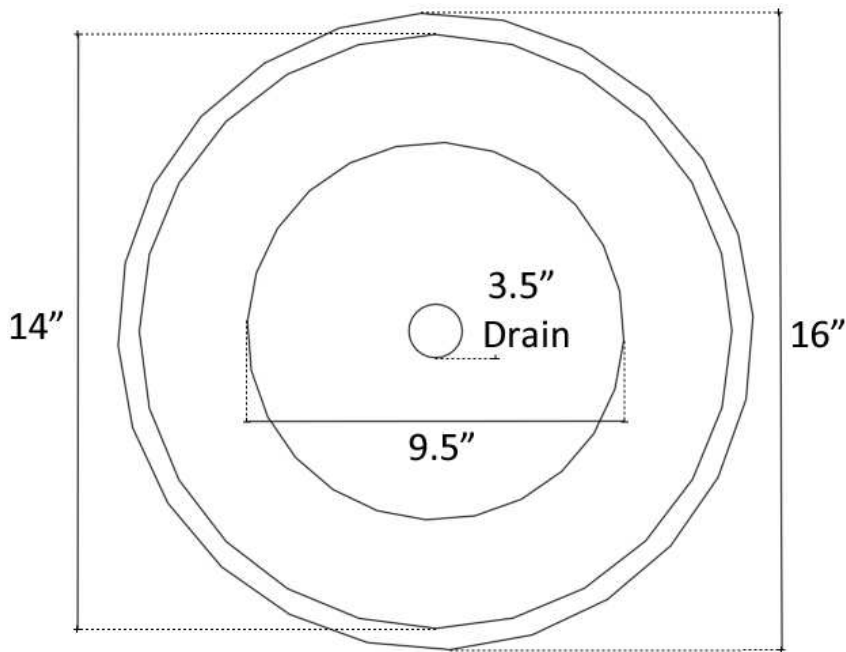

**Description:**

- Copper
- Drop-In or Undermount
- Use standard 3.5" drain
- Clean with mild soap  
No abrasive chemicals

**Available Finishes:**

- DB** Dark Bronze
- WC** Weathered Copper
- PN** Polished Nickel
- SN** Satin Nickel
- PW** Pewter

**Available Drains:**

- D003** 3.5" Basket Strainer
- D007** Disposal Flange

**DIMENSIONS WILL VARY. DO NOT** use this sheet as a guide for countertop cuts.